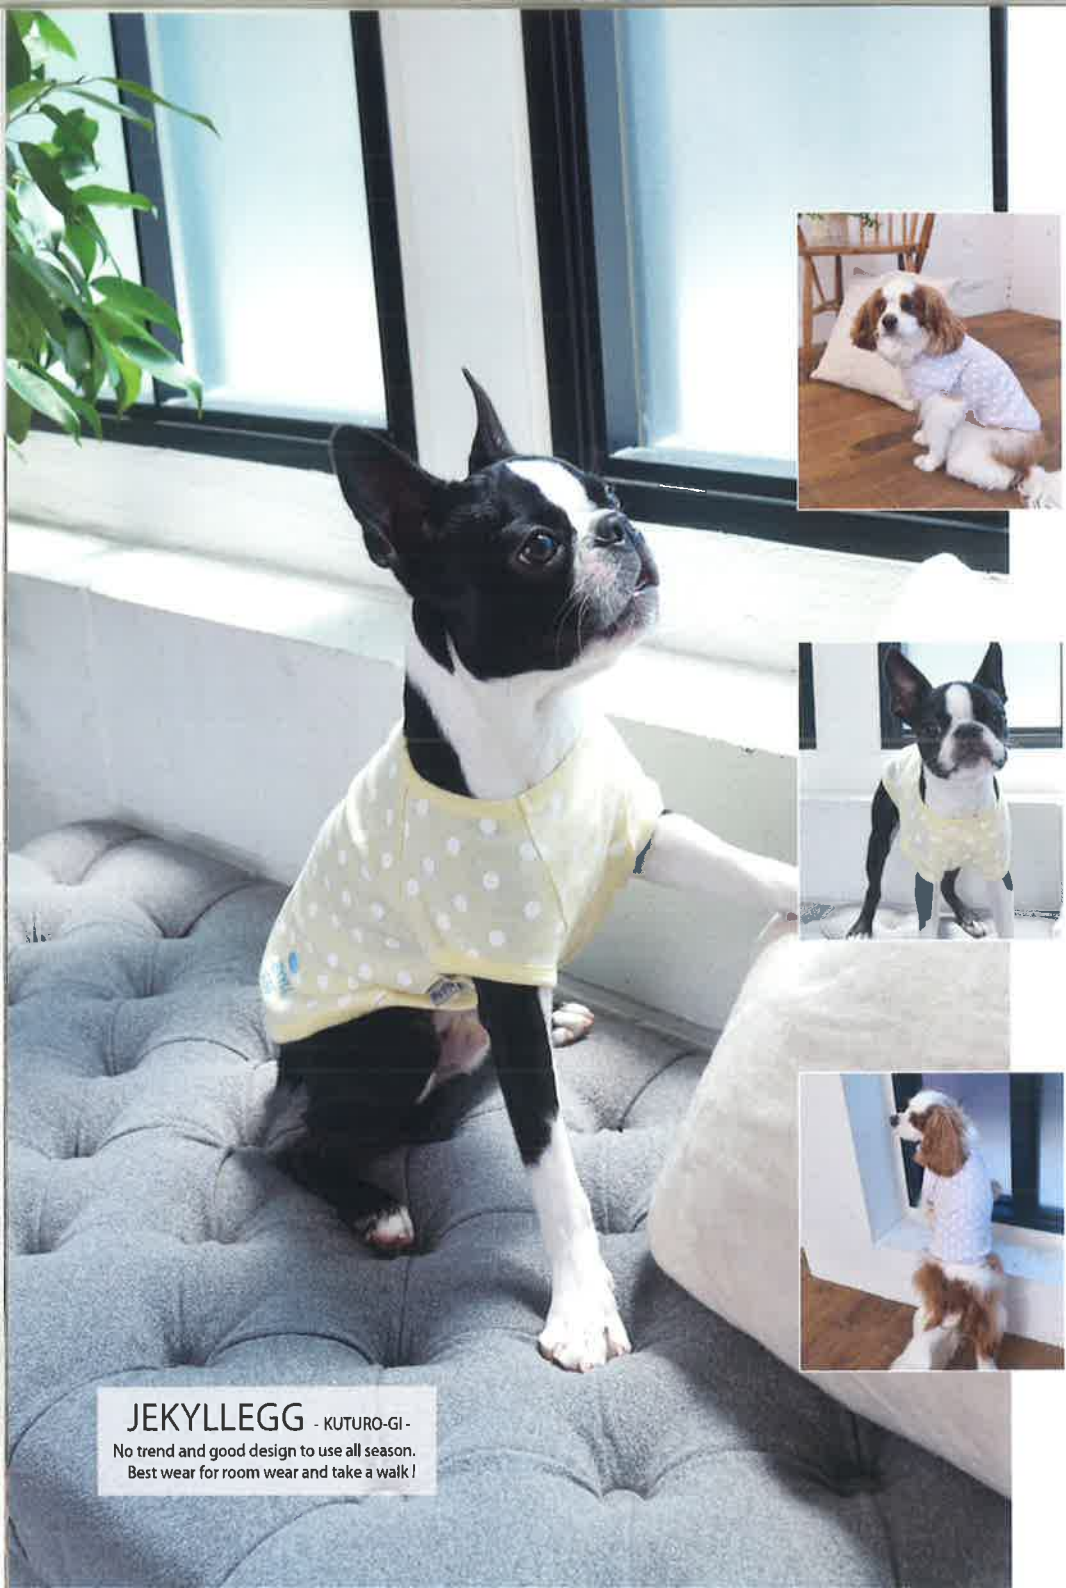

JEKYLLEGG - KUTURO-GI -
No trend and good design to use all season.
Best wear for room wear and take a walk!